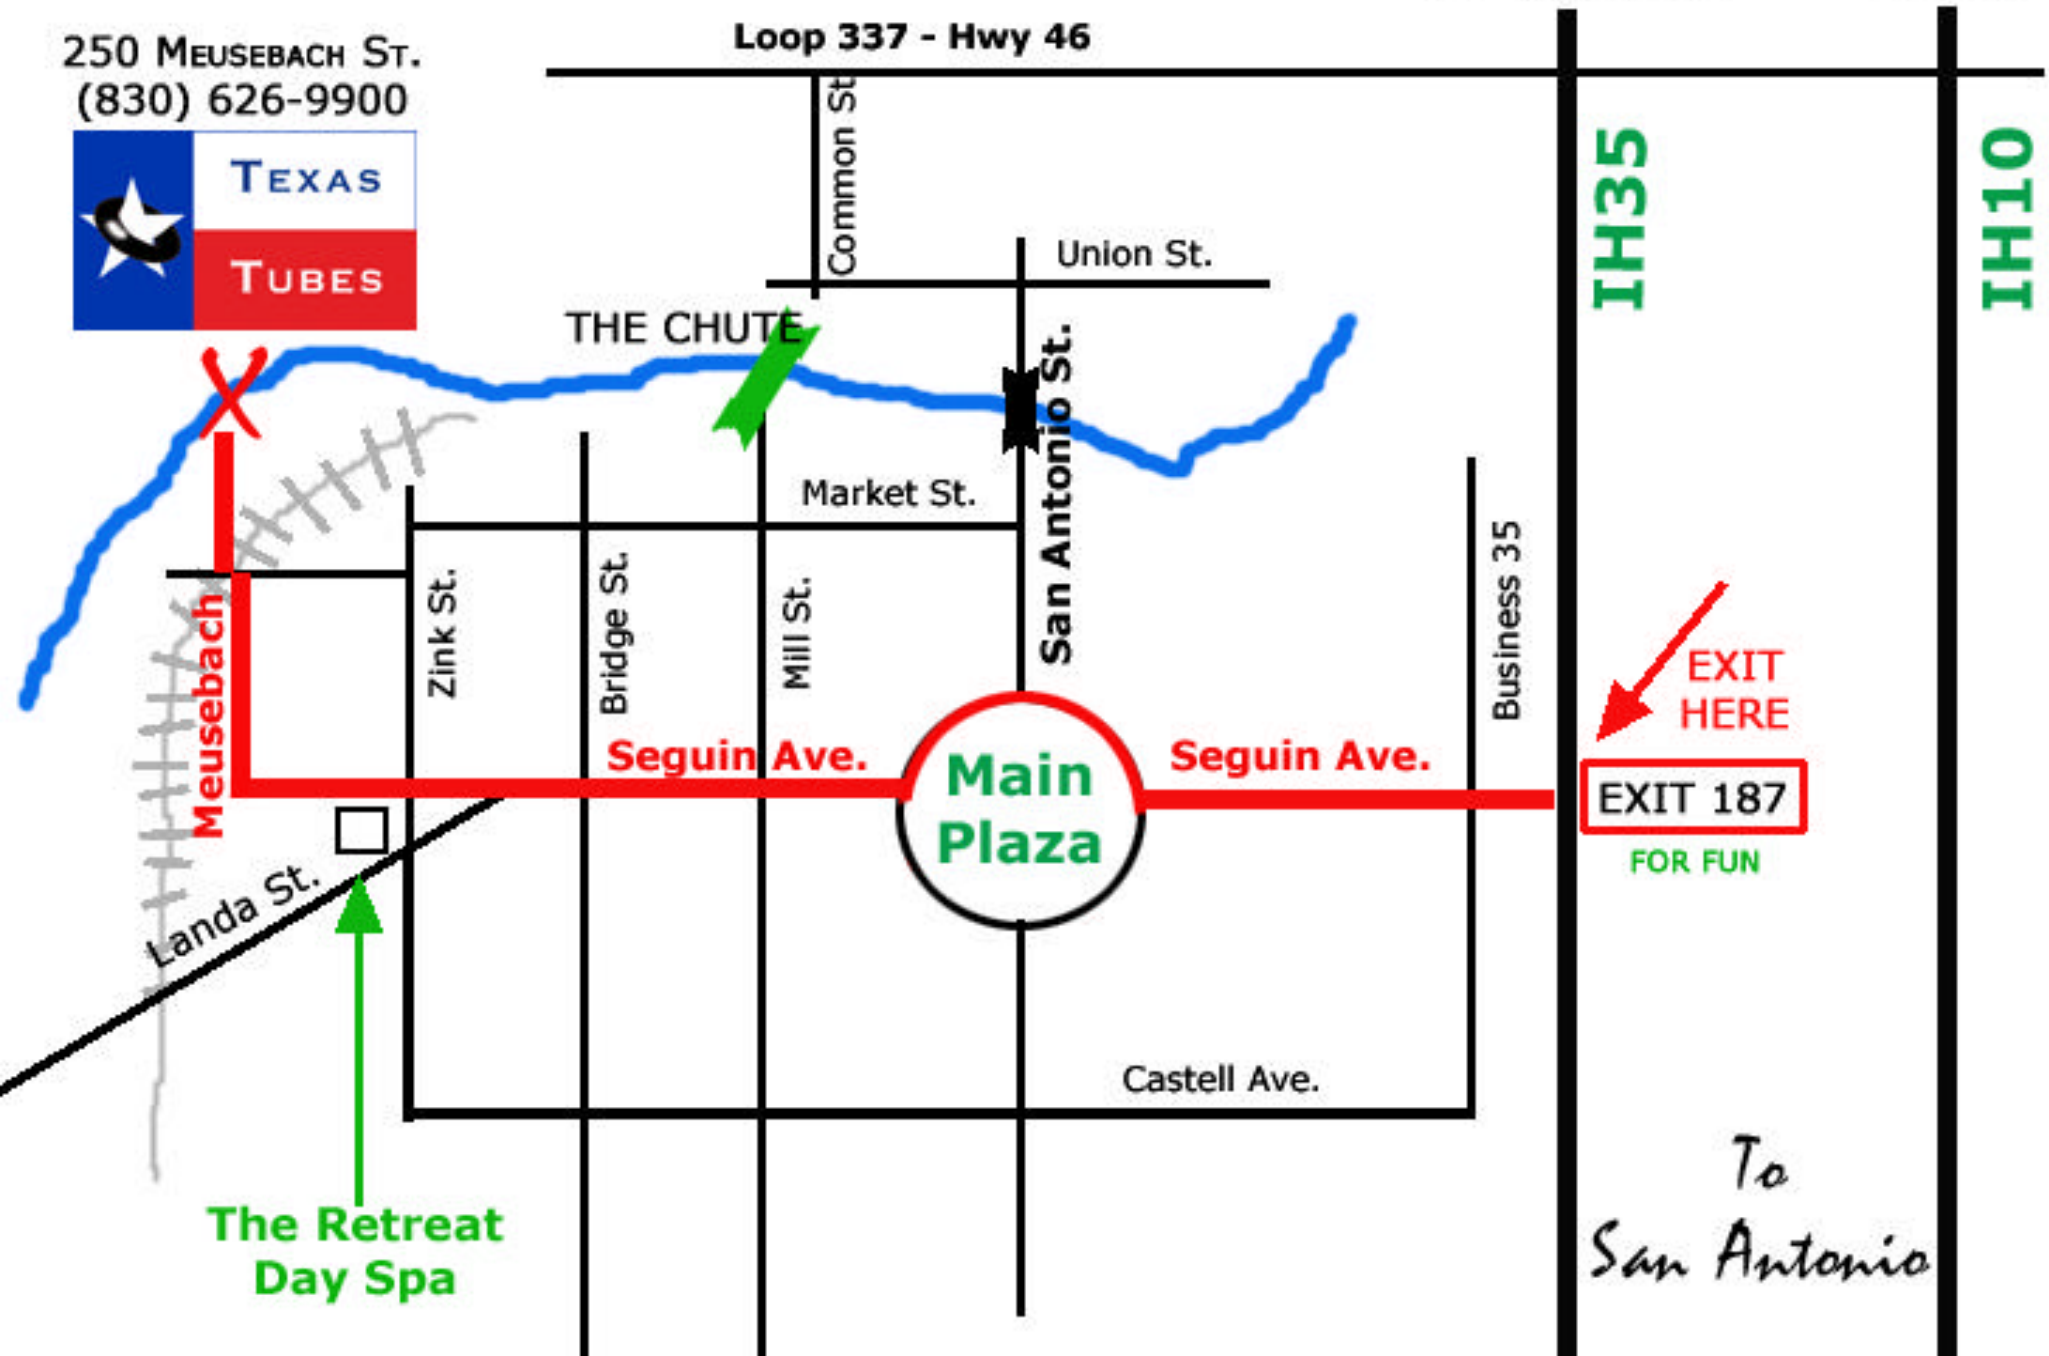

250 MEUSEBACH ST.
(830) 626-9900

To Austin To Houston

Loop 337 - Hwy 46

IH35

IH10

EXIT HERE
EXIT 187
FOR FUN

To
San Antonio

THE CHUTE

San Antonio St.

Main Plaza

Seguin Ave.

Seguin Ave.

Business 35

Common St.

Union St.

Market St.

Mill St.

Bridge St.

Zink St.

Castell Ave.

Landa St.

The Retreat
Day Spa

Meusebach